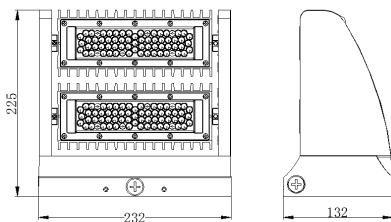

Description LED wall pack

Input Voltage	100-277VAC,
Lumen Efficacy	115-135lm/w
CCT & CRI	4000k, 5000k, 5700k, CRI>70
Viewing Angle	60° Degree
Housing	Die cast aluminum
Operating Temp.	-20°C~ 45°C
Operating Humidity	20%-90%
IP	IP65
Life span	More than 50000 hours

Order Number Logic

Example: LWPS-RT-UNV51L750

Ardenlux Model	Series	Fixture Type	Input voltage	Nominal Lumen	CRI, CCT
LWPS-RT-UNV33L7xx	LWP = LED wall pack	RT= Rotatable Wall pack	UNV= 120-277Vac	33L=3300LM @25W	740= 70CRI, 4000K
LWPS-RT-UNV51L7xx				51L=5100LM @40W	750= 70CRI, 5000K
LWPS-RT-UNV77L7xx				77L=7700LM @60W	757= 70CRI, 5700K
LWPS-RT-UNV110L7xx	S = S series			110L=10800LM @80W	

Product Size

Item NO	Length	Width	Depth
LWPS-RT-UNV33L LWPS-RT-UNV51L	9.13"	5.39"	5.2"
LWPS-RT-UNV77L LWPS-RT-UNV120L	9.13"	8.86"	5.2"