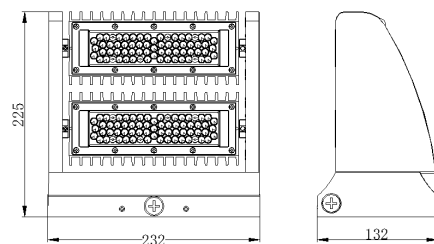

Description LED wall pack

Input Voltage	100-277VAC,
Lumen Efficacy	115-135lm/w
CCT & CRI	4000k, 5000k, 5700k, CRI>70
Viewing Angle	60° Degree
Housing	Die cast aluminum
Operating Temp.	-20°C~ 45°C
Operating Humidity	20%-90%
IP	IP65
Life span	More than 50000 hours

Order Number Logic

Example: LWPS-RT-UNV51L750

Ardenlux Model	Series	Fixture Type	Input voltage	Nominal Lumen	CRI, CCT
LWPS-RT-UNV33L7xx	LWP = LED wall pack	RT= Rotatable Wall pack	UNV= 120-277Vac	33L=3300LM @25W	740= 70CRI, 4000K
LWPS-RT-UNV51L7xx				51L=5100LM @40W	750= 70CRI, 5000K
LWPS-RT-UNV77L7xx				77L=7700LM @60W	757= 70CRI, 5700K
LWPS-RT-UNV110L7xx	S = S series			110L=10800LM @80W	

Product Size

Item NO	Length	Width	Depth
LWPS-RT-UNV33L LWPS-RT-UNV51L	9.13"	5.39"	5.2"
LWPS-RT-UNV77L LWPS-RT-UNV120L	9.13"	8.86"	5.2"